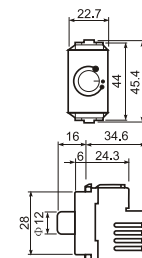

LLWNG57515