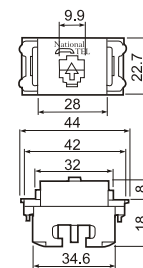

**LLWN3700-8**

**LLWNG5001-701**  
Switch"B",single pole  
15A300V AC

**LLWNG5002-701**  
Switch"C",3-way  
15A300V AC

**LLWZ1201**  
(DIN type)  
DIN type television terminal

**LLWNT15649**  
Telephone modular jack