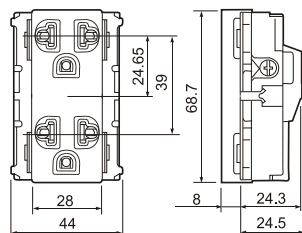

**LLWN3700-8**

**LLWNG5001-701**  
Switch"B",single pole  
15A300V AC

**LLWNG5002-701**  
Switch"C",3-way  
15A300V AC

**LLWZ1201**  
(DIN type)  
DIN type television terminal

**LLWNT15649**  
Telephone modular jack