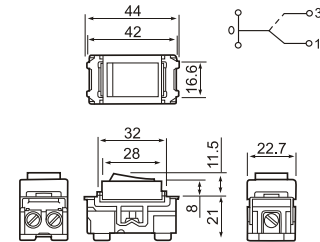

# LLWNG Wall Switches & Socket

**LLWNG1091-7**  
Universal receptacle 10A 250V

**LLWN1101W1**  
(Hospital grade)  
3-wire grounding receptacle(with grounding lead)

**LLWN5461-7**  
Appellation pushbutton "B",single pole  
10A 100V AC, \*WH5461W-7K  
Same color as wide series models

**LLWN3700-8**

**LLWNG5001-701**  
Switch"B",single pole  
15A300V AC

**LLWNG5002-701**  
Switch"C",3-way  
15A300V AC

**LLWZ1201**  
(DIN type)  
DIN type television terminal

**LLWNT15649**  
Telephone modular jack