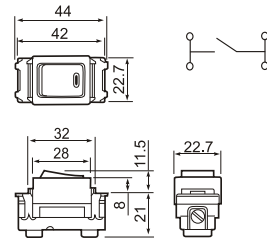

LLWN5461-7
Appellation pushbutton "B",single pole
10A 100V AC, *WH5461W-7K
Same color as wide series models