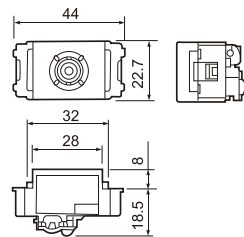

# LLWNG Wall Switches & Socket

**LLWNG1091-7**  
Universal receptacle 10A 250V

**LLWN1101W1**  
(Hospital grade)  
3-wire grounding receptacle(with grounding lead)

**LLWN5461-7**  
Appellation pushbutton "B",single pole  
10A 100V AC, \*WH5461W-7K  
Same color as wide series models

**LLWN3700-8**

**LLWNG5001-701**  
Switch"B",single pole  
15A300V AC

**LLWNG5002-701**  
Switch"C",3-way  
15A300V AC

**LLWZ1201**  
(DIN type)  
DIN type television terminal

**LLWNT15649**  
Telephone modular jack