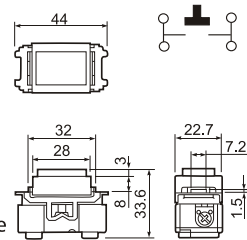

# LLWNG Wall Switches & Socket

**LLWNG1091-7**  
Universal receptacle 10A 250V

**LLWN1101W1**  
(Hospital grade)  
3-wire grounding receptacle(with grounding lead)

**LLWN5461-7**  
Appellation pushbutton "B",single pole  
10A 100V AC, \*WH5461W-7K  
Same color as wide series models

**LLWN3700-8**

**LLWNG5001-701**  
Switch"B",single pole  
15A300V AC

**LLWNG5002-701**  
Switch"C",3-way  
15A300V AC

**LLWZ1201**  
(DIN type)  
DIN type television terminal

**LLWNT15649**  
Telephone modular jack