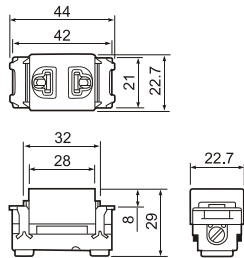

# LLWNG Wall Switches & Socket

**LLWNG1091-7**  
Universal receptacle 10A 250V

**LLWN1101W1**  
(Hospital grade)  
3-wire grounding receptacle(with grounding lead)

**LLWN5461-7**  
Appellation pushbutton "B",single pole  
10A 100V AC, \*WH5461W-7K  
Same color as wide series models