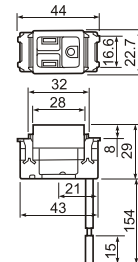

# LLWNG Wall Switches & Socket

**LLWNG1091-7**  
Universal receptacle 10A 250V

**LLWN1101W1**  
(Hospital grade)  
3-wire grounding receptacle(with grounding lead)

**LLWN5461-7**  
Appellation pushbutton "B",single pole  
10A 100V AC, \*WH5461W-7K  
Same color as wide series models

**LLWN3700-8**

**LLWNG5001-701**  
Switch"B",single pole  
15A300V AC

**LLWNG5002-701**  
Switch"C",3-way  
15A300V AC

**LLWZ1201**  
(DIN type)  
DIN type television terminal

**LLWNT15649**  
Telephone modular jack