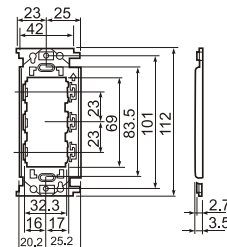

# LLWNG Wall Switches & Socket

**LLWNG1091-7**  
Universal receptacle 10A 250V

**LLWN1101W1**  
(Hospital grade)  
3-wire grounding receptacle(with grounding lead)

**LLWN5461-7**  
Appellation pushbutton "B",single pole  
10A 100V AC, \*WH5461W-7K  
Same color as wide series models

**LLWN3700-8**

**LLWNG5001-701**  
Switch"B",single pole  
15A300V AC

**LLWNG5002-701**  
Switch"C",3-way  
15A300V AC

**LLWZ1201**  
(DIN type)  
DIN type television terminal

**LLWNT15649**  
Telephone modular jack